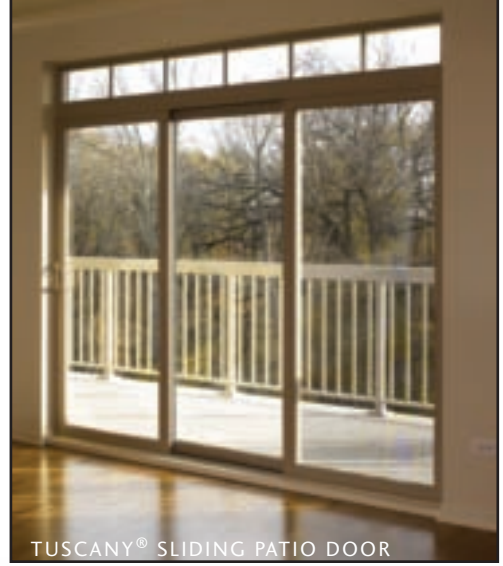

TUSCANY® SLIDING PATIO DOOR

Sliding Patio Doors

Windows are only the beginning. With Milgard patio doors, you can complete an entire job with the quality of Milgard. Our Style Line™ Series patio doors are made with the same attention to detail and commitment to quality found in every Milgard product. Your home will feel like new for a long time to come.

The Monticeto™ Series and Tuscany Series are the most popular for their stout construction and performance, easy operation and energy efficient design. The Style Line patio door features a more narrow frame that provides an excellent value. (Style Line Series patio doors not available at all locations.)